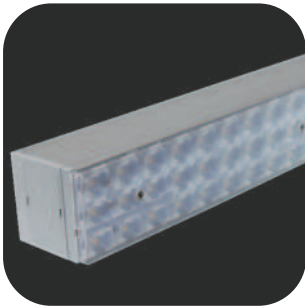

L-Lens Linear Light

Beam angle:

30° /45° /60° /90° /120° /30*110°

60*110° /90*110° /120*120°

Split structure, easy to install

Linkable design, seamless connection

SL-LIAL2-020

20 Watts 600*80*63mm/2Ft
130lm/w 2600-3200lm