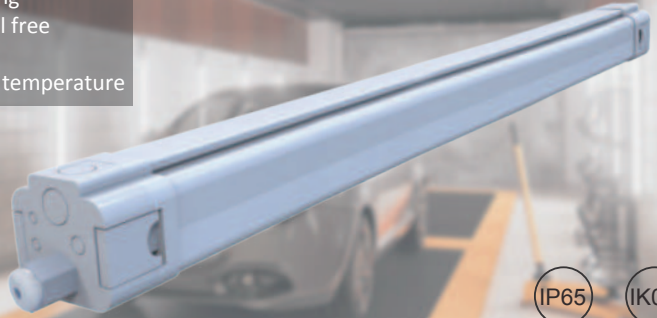

EcoMini II

PC Tri-proof Light

Linkable/tool-free
Anti -yellowing / Non-cracking
Cost-effective, Linkable, Tool free
Dial code conversion power
Dial code tone change color temperature

IP65 IK09