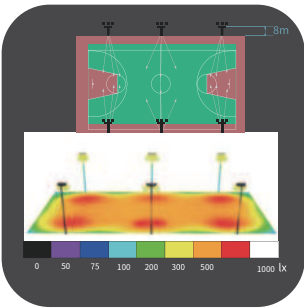

SL-F65BD-150-X

150 Watts

130lm/w 19500lm

SL-F65BD-200-X

200 Watts

130lm/w 26000lm

Arealux Stadium Light

IP65 & IK10 Grading
 Thunder&Surge protection
 Strong thermal conductivity
 High heat dissipation efficiency
 Lens angle: 60°/20°
 Customizable lens angles: 90°/40°/30°/10°