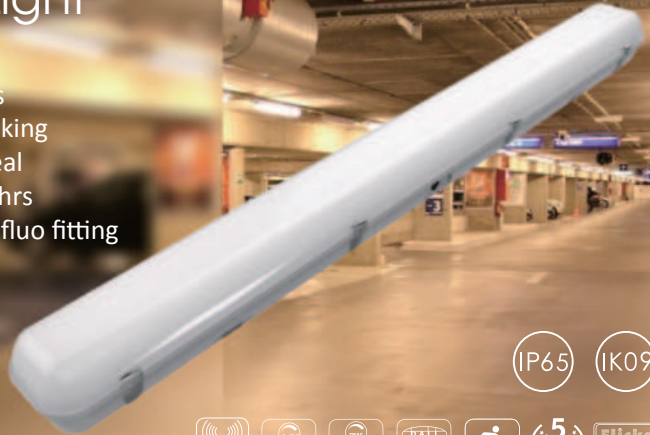

50 Watts 1500*Ø100mm/5Ft
 120lm/w 6000lm
 135lm/w 6750lm

SL-P68X5-60-X

60 Watts 1500*Ø100mm/5Ft
 120lm/w 7200lm
 135lm/w 8100lm

Alpha Vapor Tight Light

Full PC housing, S304 clips
 Anti-yellowing / Non-Cracking
 No dark area, No sulfur seal
 L80B10(Ta=25°C)>50,000hrs
 Retrofit to 2x36w, 2x58w fluo fitting