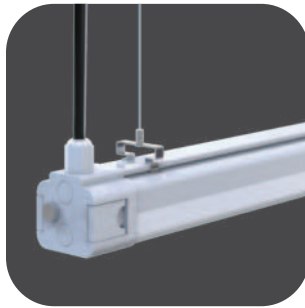

SL-M65X4-35-X-D

35 Watts 1178*73*70mm
130lm/w 4550lm
140lm/w 4900lm