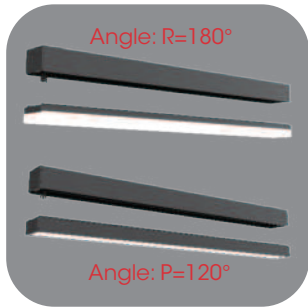

SL-A40X2-20-X

20 Watts 584*69*47mm/2Ft
140lm/w 2800lm

SL-A40X4-36-X

36 Watts 1166*69*47mm/4Ft
140lm/w 5000lm

SL-A40X5-45-X

45 Watts 1457*69*47mm/5Ft
140lm/w 6300lm

LED Linear Light

Up & Down emitting
 Split structure, easy to install
 Large beam angle: R=180°/P=120°
 Linkable design, seamless connection