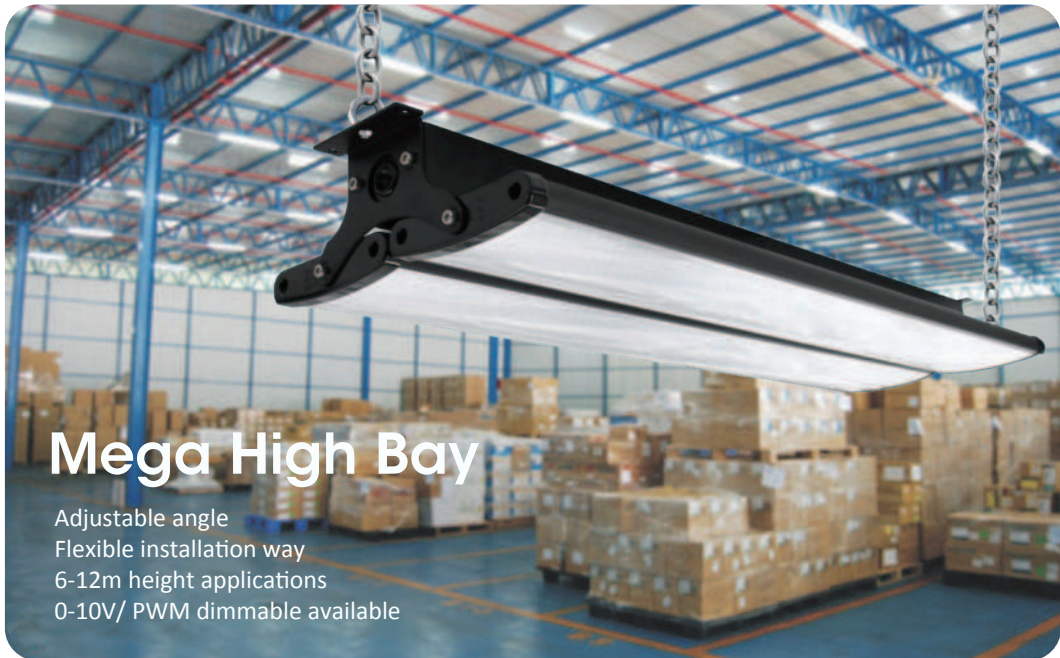

Mega High Bay

Adjustable angle
Flexible installation way
6-12m height applications
0-10V/ PWM dimmable available