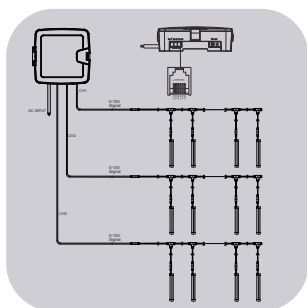

SL-IFC1000

240*240*80mm (9.45*9.45*3.15 inch)

AC100-240V / 0.1-1A

Output Requirement: PWM/0-10V

Standby Power <1Watt

Alpha Vapor Tight

Rancher IP69K Tri-proof

LED Panel Light