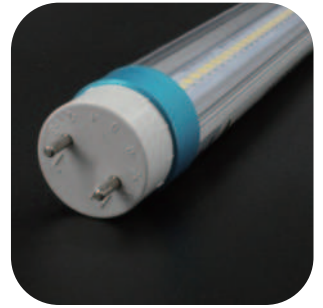

SLR-T85X25-288-X(HF)

25 Watts	1500mm
130lm/w	3250lm
160lm/w	4000lm