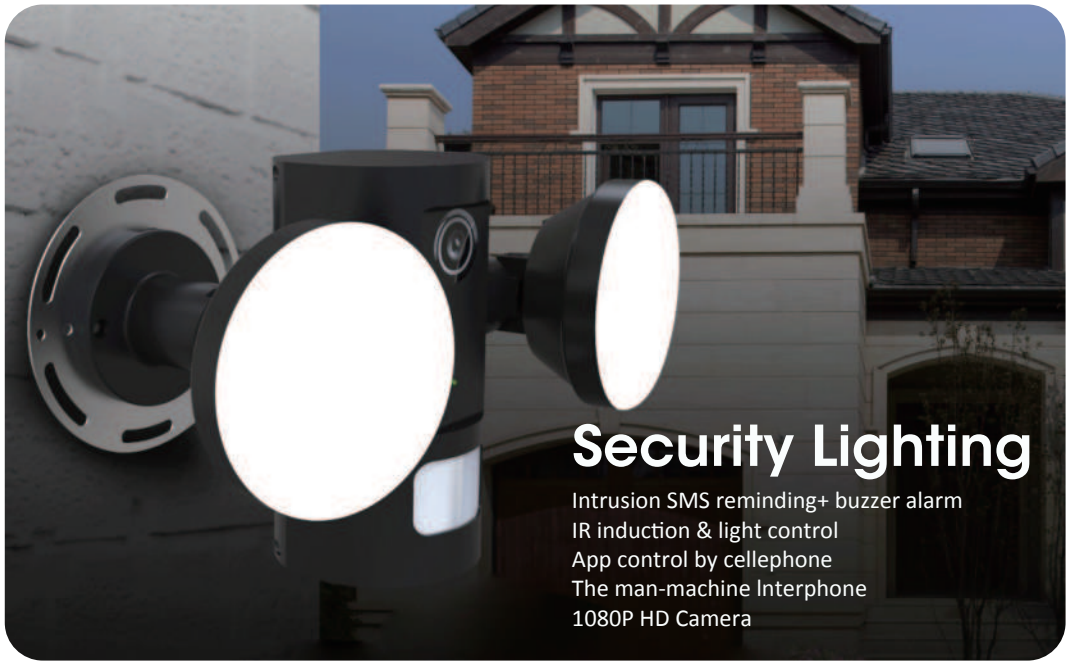

Single High Bay

Wide viewing angle
 Patent fashion design
 Black/ White housing optional
 0-10V/PWM dimmable available

SL-SH42X2-80-X

80 Watts	600*185*96mm/2FT
120lm/w	9600lm
150lm/w	12000lm

SL-SH42X3-120-X

120 Watts	900*185*96mm/3FT
120lm/w	14400lm
150lm/w	18000lm

SL-SH42X4-150-X

150 Watts	1200*185*96mm/4FT
120lm/w	18000lm
150lm/w	22500lm

Security Lighting

Intrusion SMS reminding+ buzzer alarm
 IR induction & light control
 App control by cellphone
 The man-machine Interphone
 1080P HD Camera