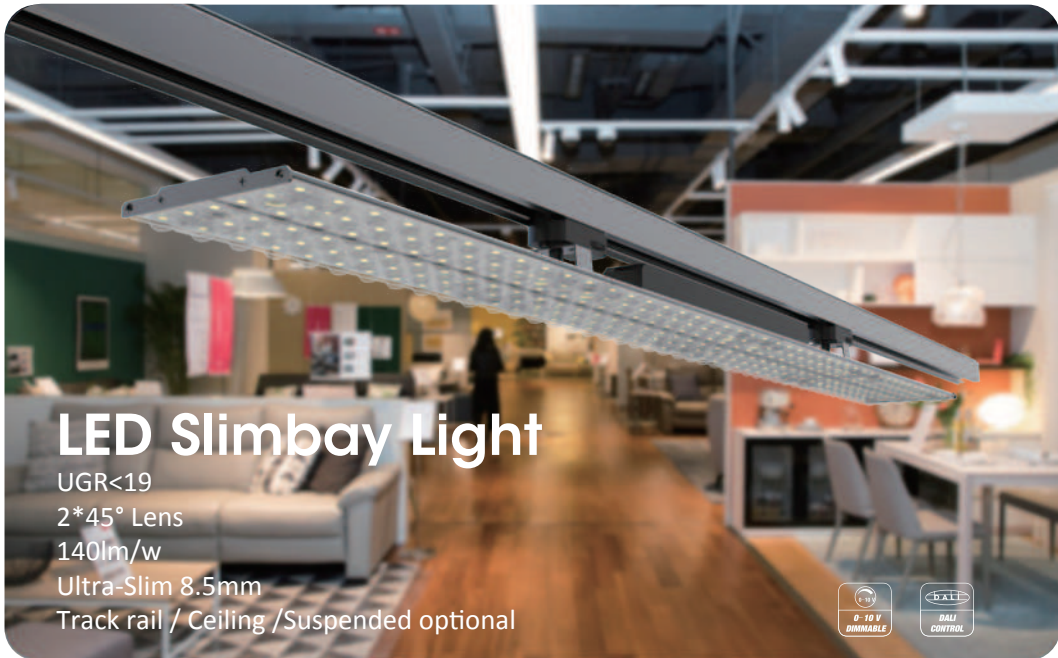

SL-BTAX2-10-X

10 watts 600*67*70mm
 125lm/w 1250lm
 150lm/w 1650lm

SL-BTAX4-20-X

20 watts 1200*67*70mm
 125lm/w 2500lm
 150lm/w 3000lm

SL-BTAX5-30-X

30 watts 1500*67*70mm
 125lm/w 3750lm
 150lm/w 4500lm

LED Slimbay Light