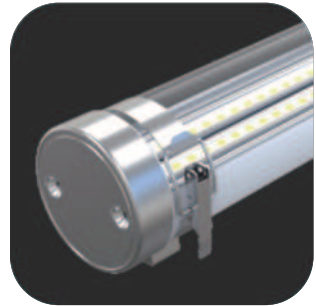

SL-P69X2-20-X PC/PMMA

20 Watts 600*Ø75mm/2Ft
130/135 lm/w 2600/2700 lm
145/150 lm/w 2900/3000 lm

SL-P69X2-30-X PC

30 Watts 600*Ø75mm/2Ft
130 lm/w 3900 lm
145 lm/w 4350 lm

SL-P69X4-36-X PC/PMMA

36 Watts 1200*Ø75mm/4Ft
130/135 lm/w 4600/4860 lm
145/150 lm/w 5220/5400 lm

SL-P69X4-50-X PC

50 Watts 1200*Ø75mm/4Ft
130 lm/w 6500 lm
145 lm/w 7250 lm

SL-P69X5-45-X PC/PMMA

45 Watts 1500*Ø75mm/5Ft
130/135 lm/w 5850/6075 lm
145/150 lm/w 6525/6750 lm

SL-P69X5-50-X PC

50 Watts 1500*Ø75mm/5Ft
130 lm/w 6500 lm
145 lm/w 7250 lm

SL-P69X5-60-X PC

60 Watts 1500*Ø75mm/5Ft
130 lm/w 7800 lm
145 lm/w 8700 lm