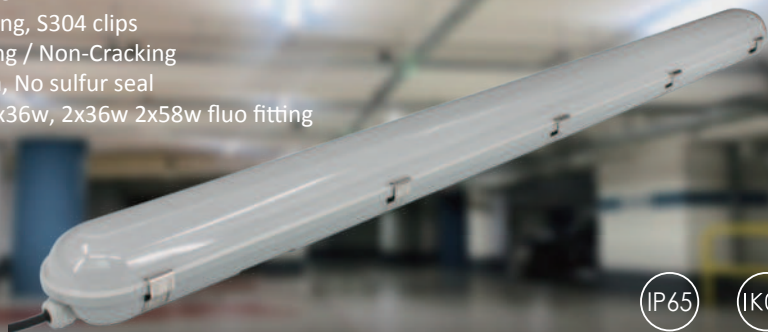

SL-P65X5-60-X

60 Watts	1560*120*85mm/5Ft
120lm/w	7200lm
140lm/w	7400lm

Eco Alpha

Vapor Tight Light

Cost-effective
 Full PC housing, S304 clips
 Anti-yellowing / Non-Cracking
 No dark area, No sulfur seal
 Retrofit to 1x36w, 2x36w 2x58w fluo fitting