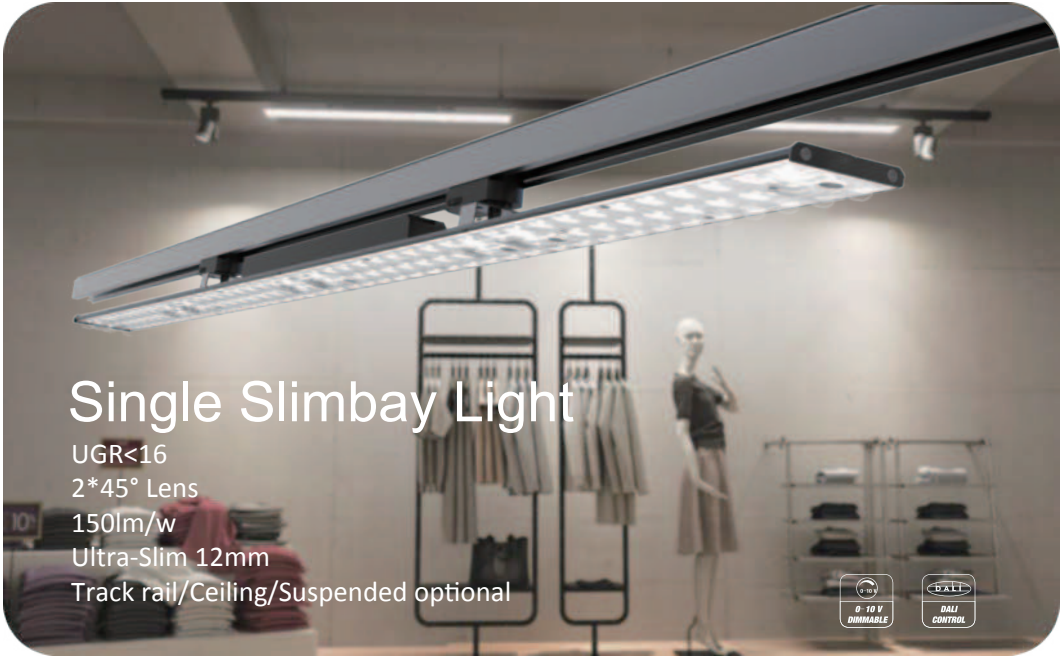

Single Slimbay Light

UGR<16
2*45° Lens
150lm/w
Ultra-Slim 12mm
Track rail/Ceiling/Suspended optional